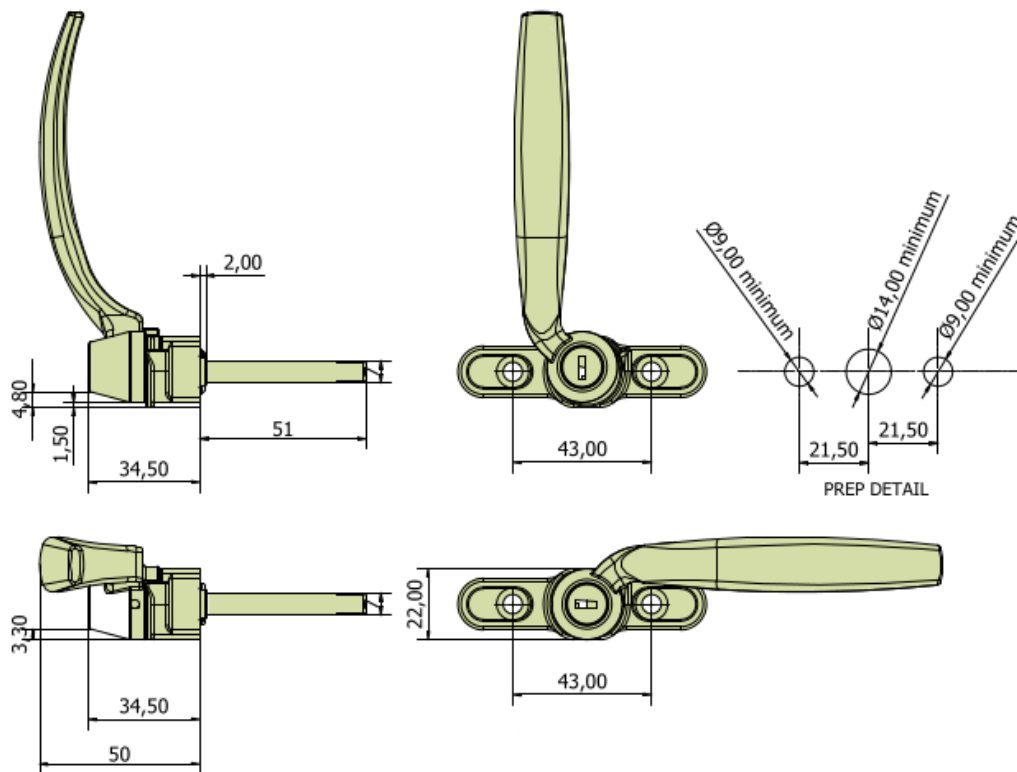

PRODUCT FEATURES & TECHNICAL INFORMATION

- For windows which use a concealed espagnolette 7mm gearbox rail system
- Replicates the appearance of a traditional cockspur handle with an offset mechanism allowing the handle to move slightly away from the frame
- Screw cover caps are supplied for a contemporary look
- Suitable for M5 countersunk fixing screws
- Available in several finishes or matching RAL finish on request
- Complimentary B375 design pegstay available in 2 sizes
- Complimentary door handles and escutcheons available for suited look

SQOT918 Off Set Espag Spindle Arched Classic Handle

SQOT918K07- Key Locking

Steel Window Fittings/Window Handles/SQOT918